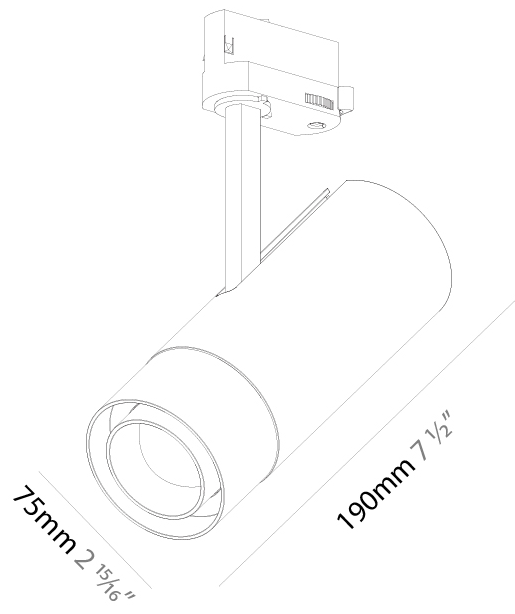

GENERAL

Series: Imagine
 Subseries: Imagine Flex
 Brand: Prolicht
 Division: Architectural
 Mounting Type: Track
 Mounting Location: Ceiling
 Subcategory: Spots

PHYSICAL

Shape: Cylinder
 Diameter (mm): 75
 Diameter (in): 2 ¹⁵/₁₆
 Height (mm): 190
 Height (in): 7 ¹/₂
 Max. Overall Height (mm): 210
 Max. Overall Height (in): 8 ¹/₄
 Light Distribution: Adjustable / Direct
 Weight (kg): 0.702
 Weight (lbs): 1.54
 Fixture Finish: SSR / BKV / CWI / CRY / HAB / LAG / UFT / ITA / RUA / RUR / MIC / FTG / MYG / TWT / LOD / PUS / FRO / FUP / KIA / POP / BLS / SPG / MEY / GOH / GUM / CHC / COM / ABZ / JAG / OBR / MOS / ROR
 Holder Finish: BLK / WHI / SIL
 Fixture Material: Aluminum Die Cast

OPTICAL

Reflector°: 14° to 48°
 Adjustability: Rotational 350°; Tilt 90°

RATINGS AND CERTIFICATIONS

Certified By: Certified for North American Standards
 IP rating: IP20

A3T110-

PROJECT _____

TYPE _____

SPECIFIER _____